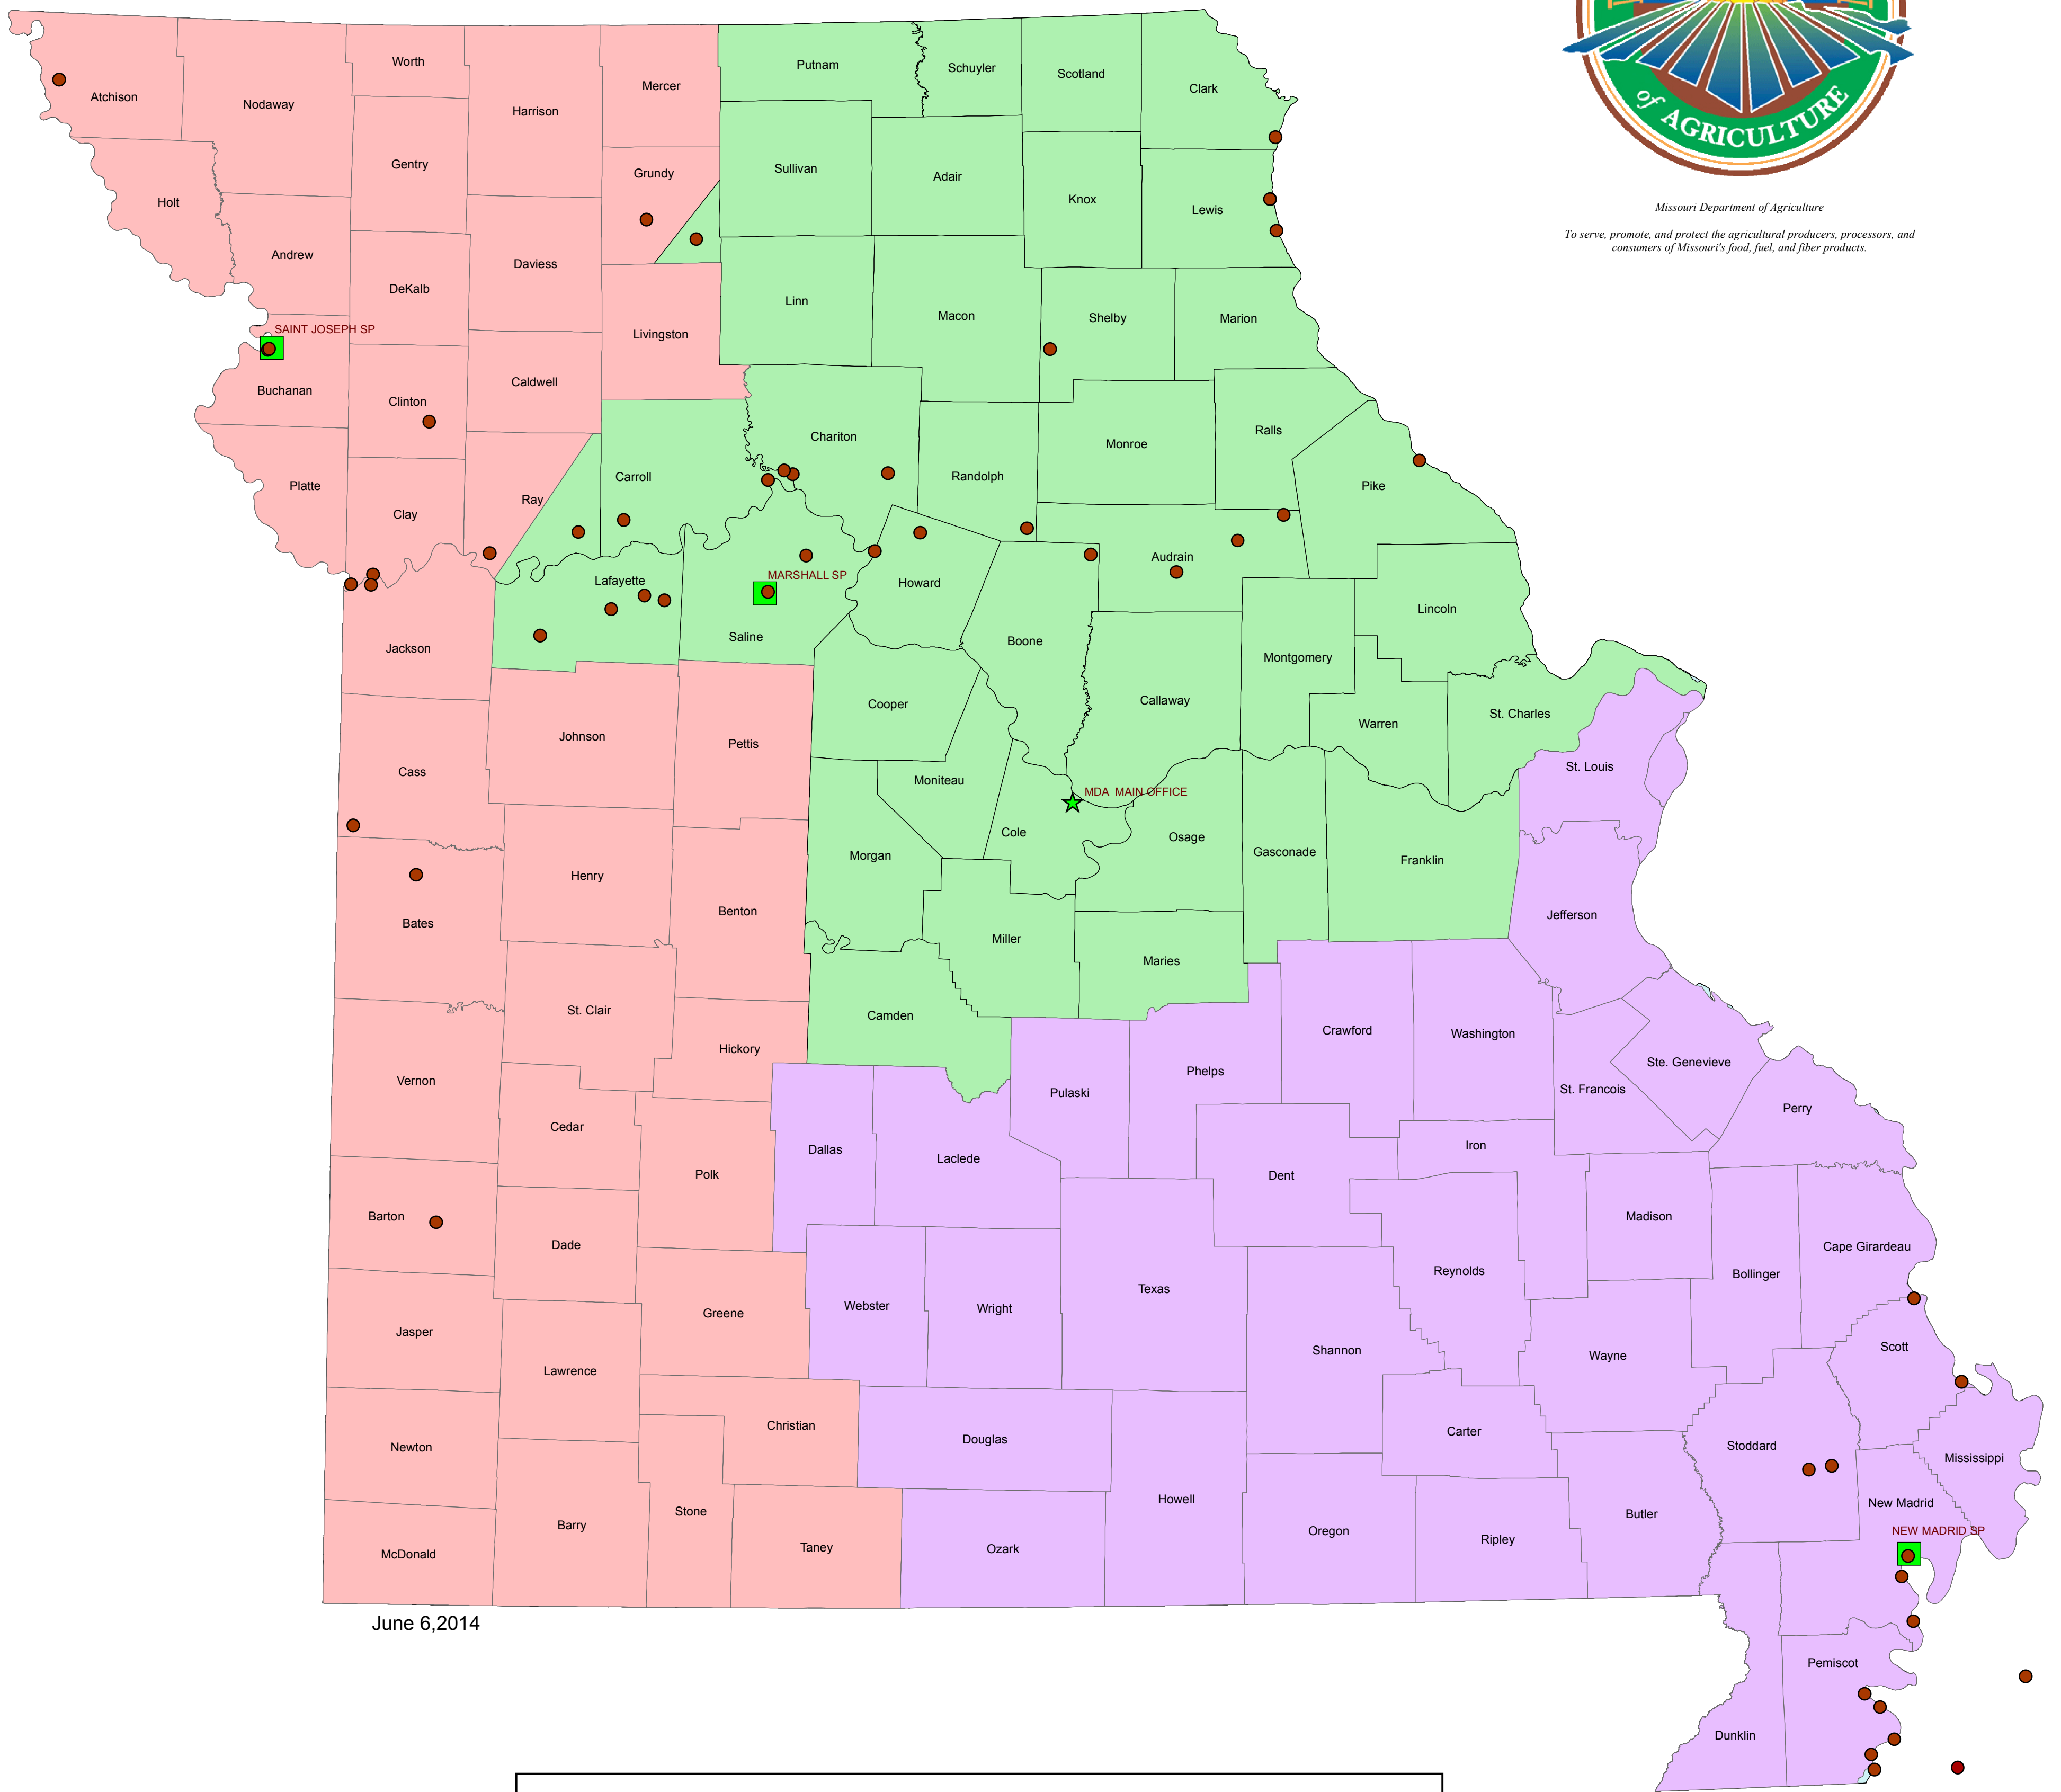

# Missouri Grain Inspection Customer Locations

Missouri Department of Agriculture  
 To serve, promote, and protect the agricultural producers, processors, and consumers of Missouri's food, fuel, and fiber products.

June 6, 2014

Grain Inspection Customers	Locations	Territories
● Grain Inspection Customers	★ MDA Main Office	■ Marshall
	■ MDA Service Point	■ New Madrid
		■ St. Joseph