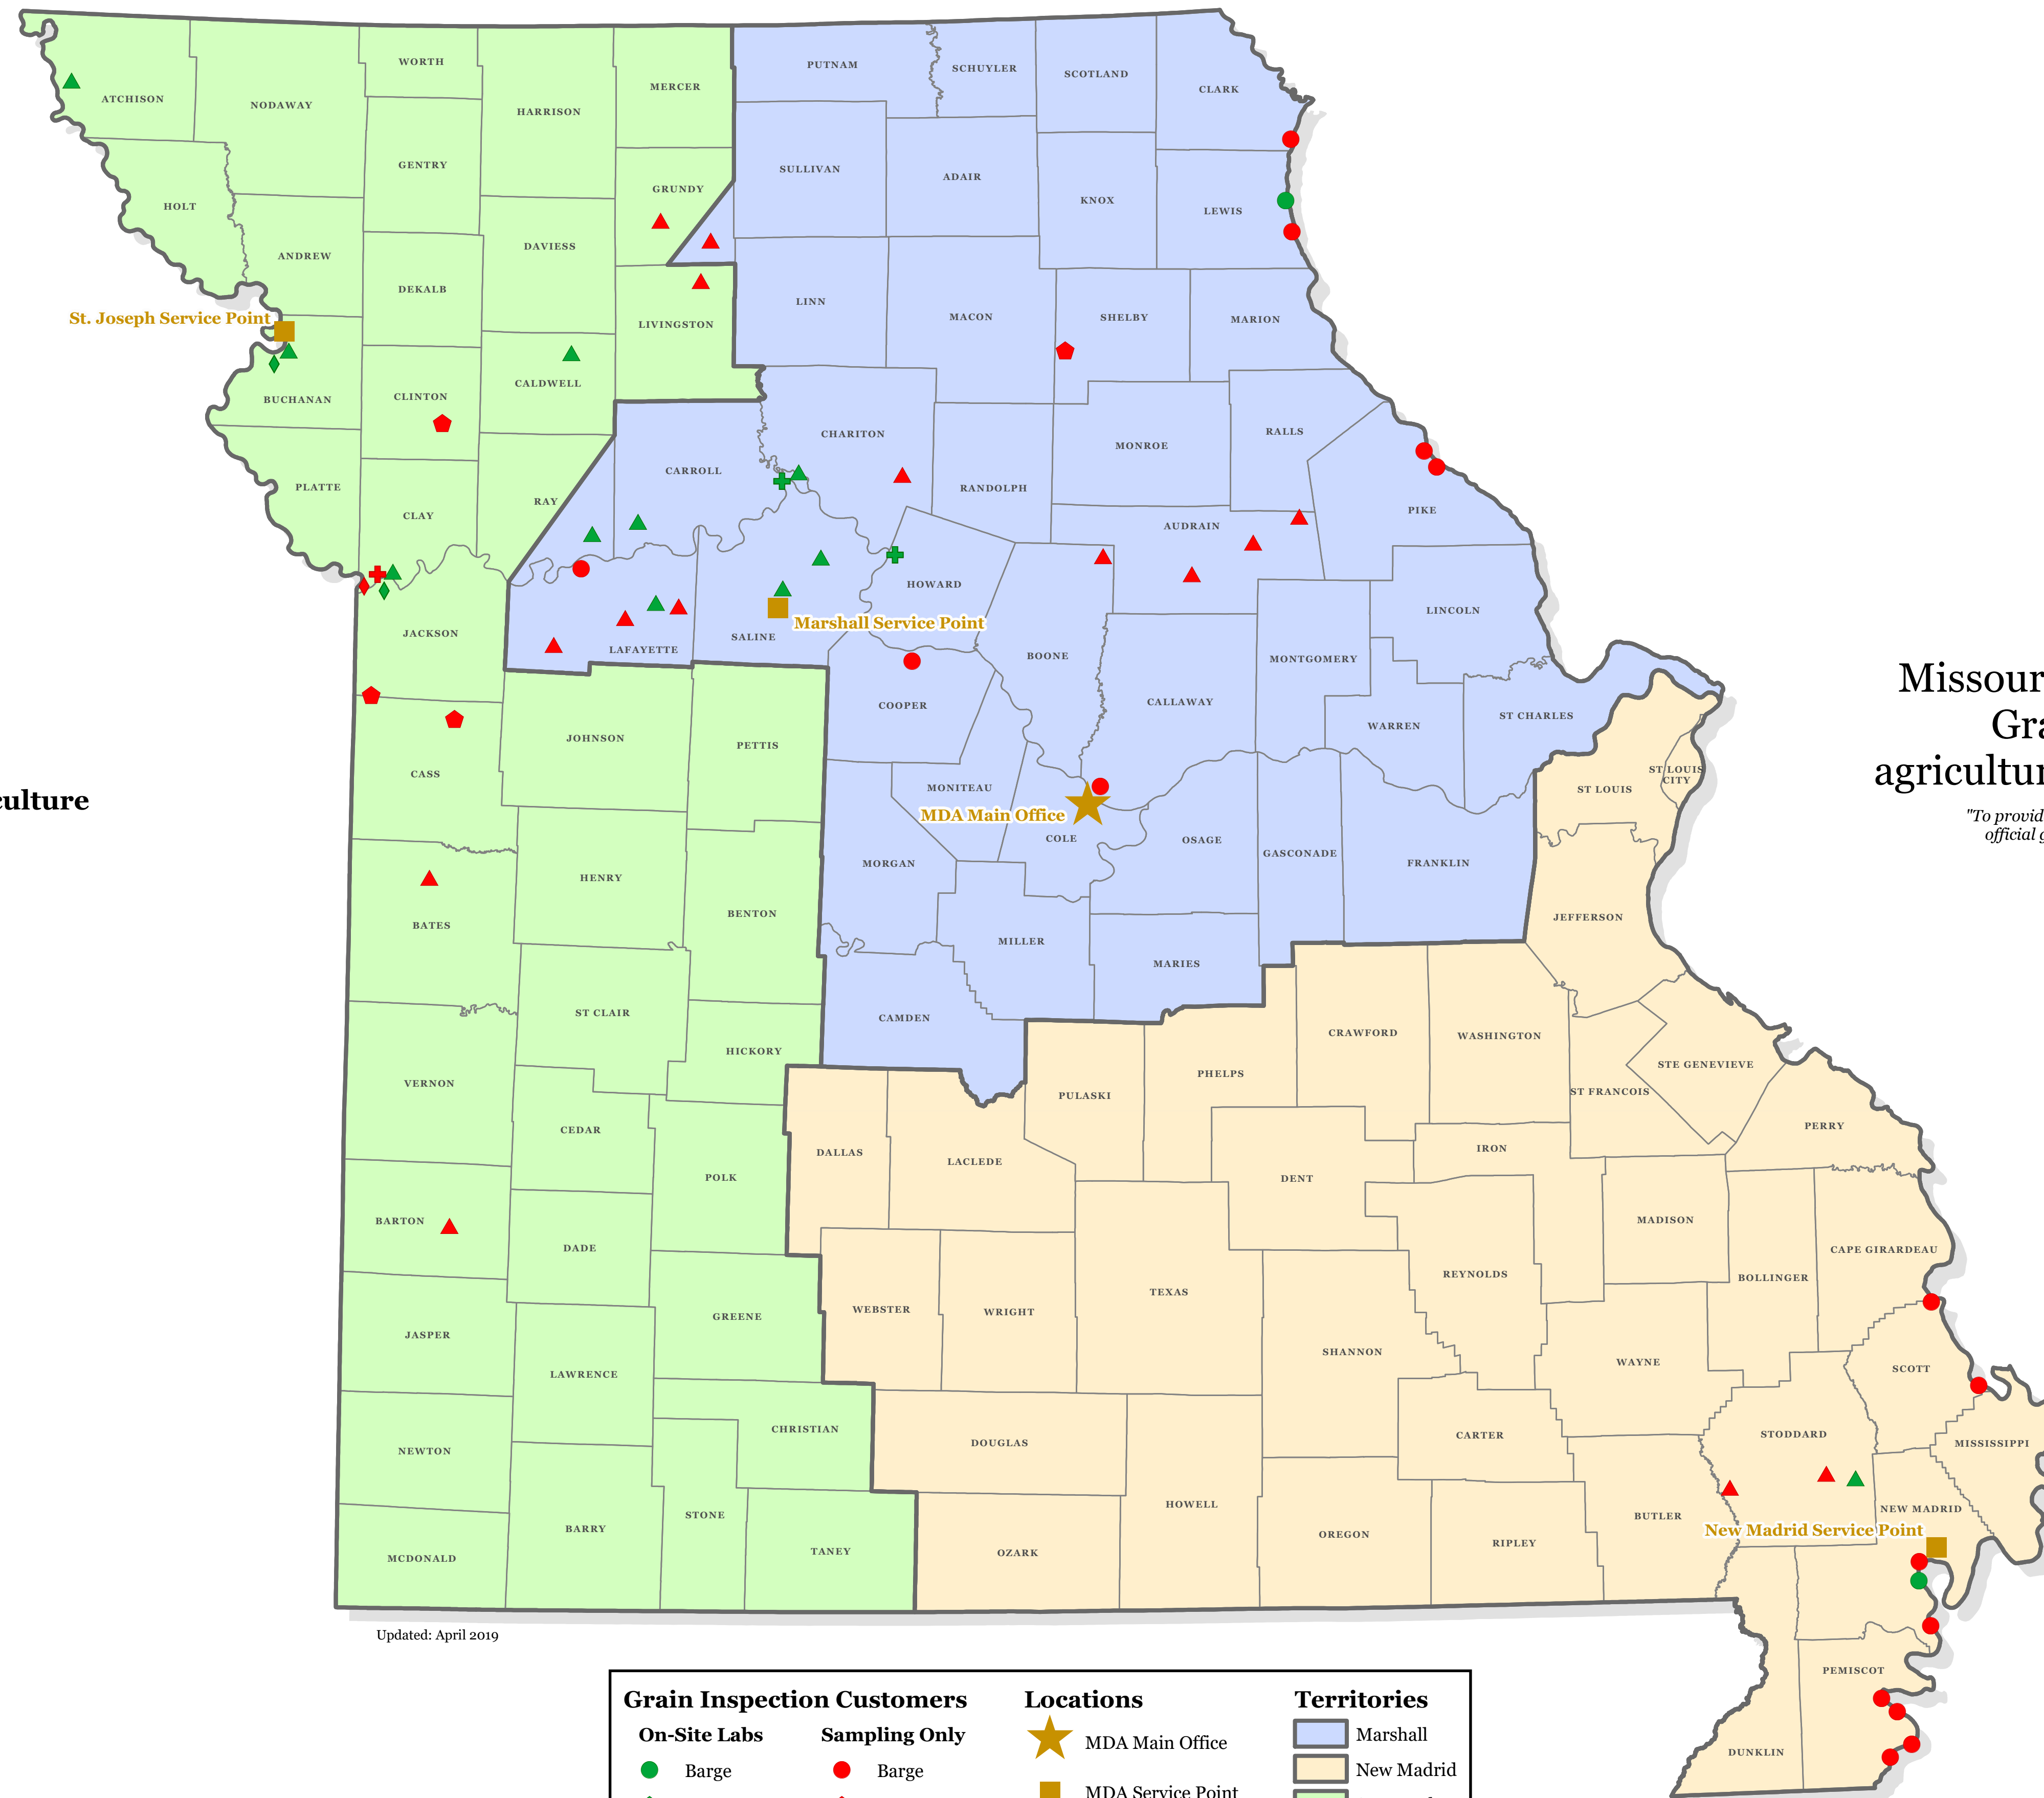

# Missouri Grain Inspection Customer Locations

Missouri Department of Agriculture  
 Grain Inspection Services  
[agriculture.mo.gov/grains/inspections](http://agriculture.mo.gov/grains/inspections)

*"To provide superior customer service that promotes confidence in the official grain inspection system and Missouri state government."*

Updated: April 2019

Grain Inspection Customers		Locations	Territories
<b>On-Site Labs</b>	<b>Sampling Only</b>	★ MDA Main Office	■ Marshall
● Barge	● Barge	■ MDA Service Point	■ New Madrid
◆ Container	◆ Container		■ St. Joseph
⊕ Multi-Carrier	⊕ Multi-Carrier		
▲ Rail	▲ Rail		
◆ Truck	◆ Truck		

## Missouri Department of Agriculture Main Office Location

Grain Inspection and Warehousing Division  
 P.O. Box 630  
 1616 Missouri Boulevard  
 Jefferson City, Missouri 65102  
 (573) 751-4112

## Missouri Grain Inspection Service Point Locations

**Central and Northeast Missouri**  
 Marshall Service Point  
 1324 Santa Fe Trail  
 Marshall, MO 65340  
 (660) 886-5549  
 Fax: (660) 886-7815

**Northwest and Western Missouri**  
 St. Joseph Service Point  
 401 Illinois Avenue  
 St. Joseph, MO 64504  
 (816) 238-5658  
 Fax: (816) 238-6519