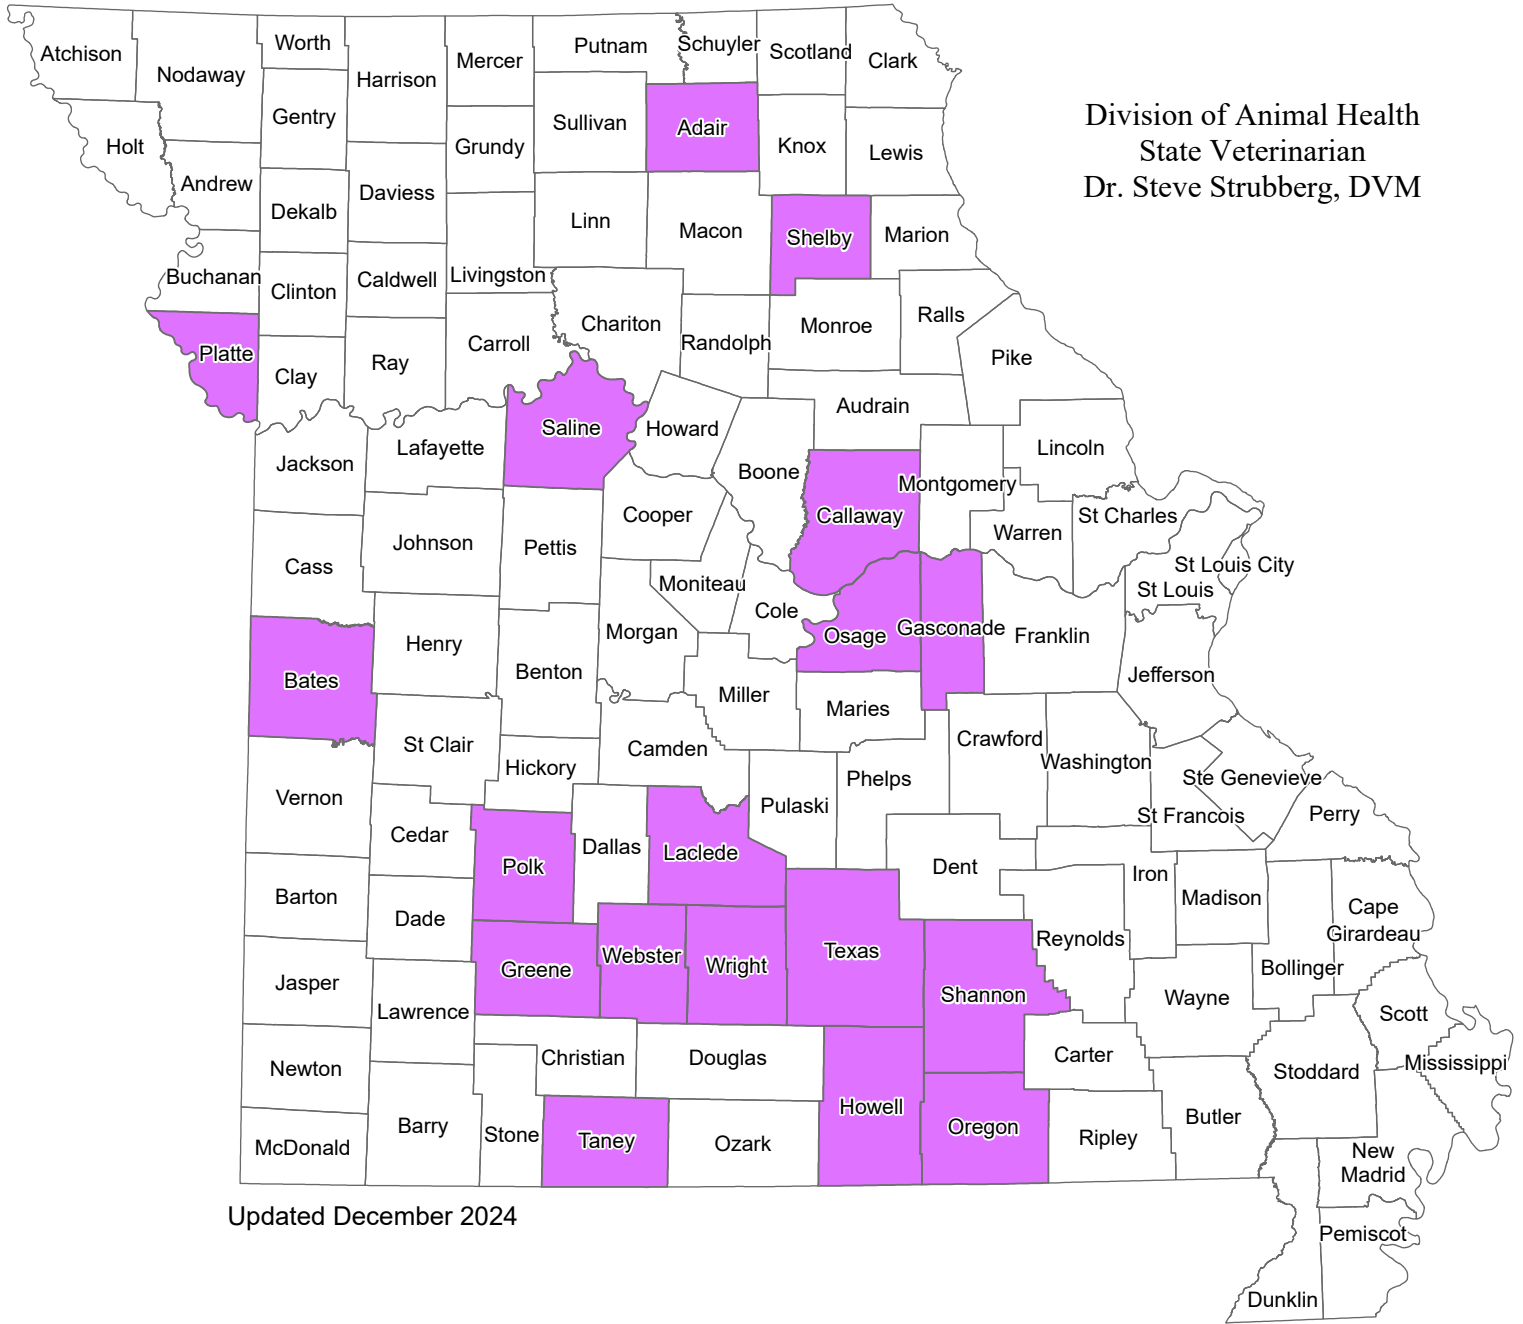

Counties with Positive Theileria Cases

Missouri Department of Agriculture, P.O. Box 630, 1616 Missouri Boulevard, Jefferson City, Missouri 65102

Division of Animal Health
State Veterinarian
Dr. Steve Strubberg, DVM

Updated December 2024

 Theileria Positive
 County

Missouri Department of Agriculture

To serve, promote, and protect the agricultural producers, processors, and consumers of Missouri's food, fuel, and fiber products