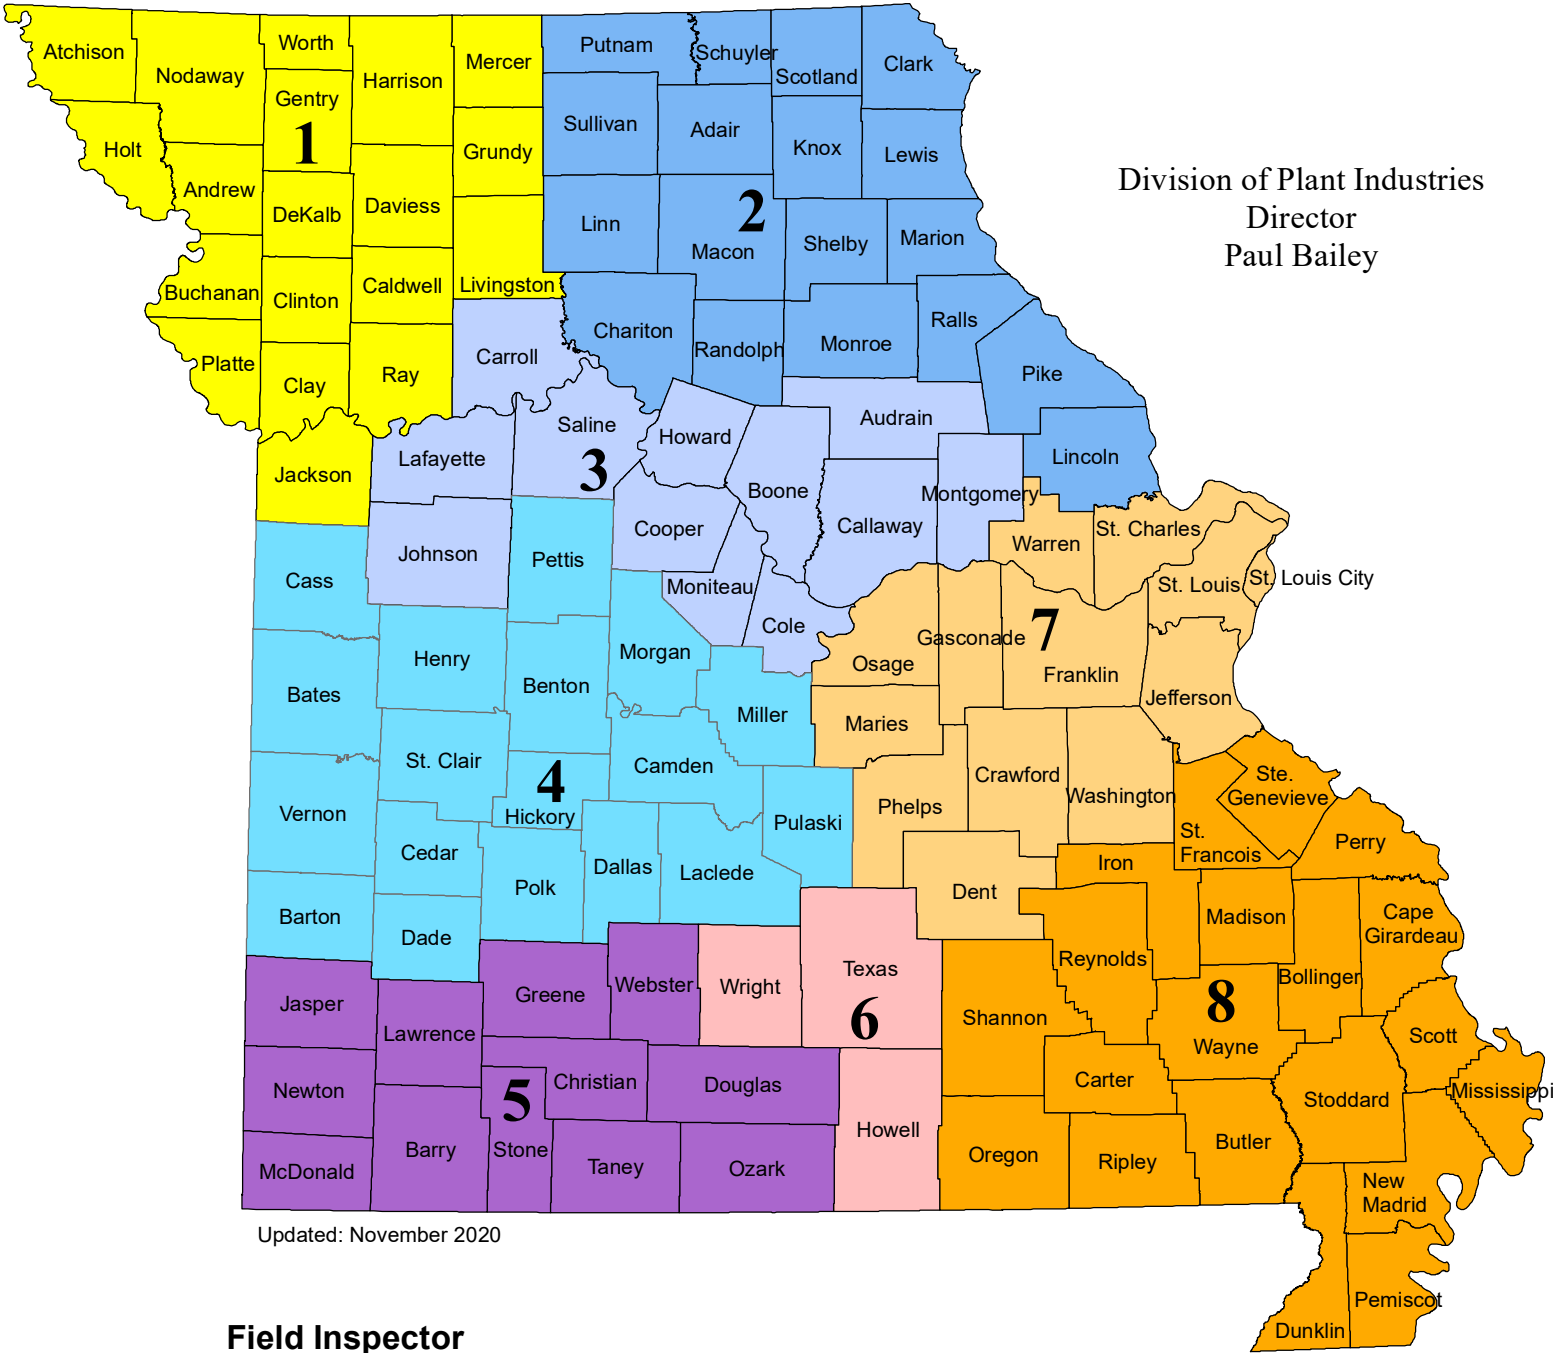

Bureau of Feed and Seed

Missouri Department of Agriculture, P.O. Box 630, 1616 Missouri Boulevard, Jefferson City, Missouri 65102

Division of Plant Industries
 Director
 Paul Bailey

Updated: November 2020

Field Inspector

- 1 - Doreen Mausbach
- 2 - Ken Disselhorst
- 3 - Aaron Baugh
- 4 - Vacant
- 5 - Denver Alsup
- 6 - Devin Hart
- 7 - Meridee Haworth
- 8 - Vacant

Missouri Department of Agriculture

To serve, promote, and protect the agricultural producers, processors, and consumers of Missouri's food, fuel, and fiber products.