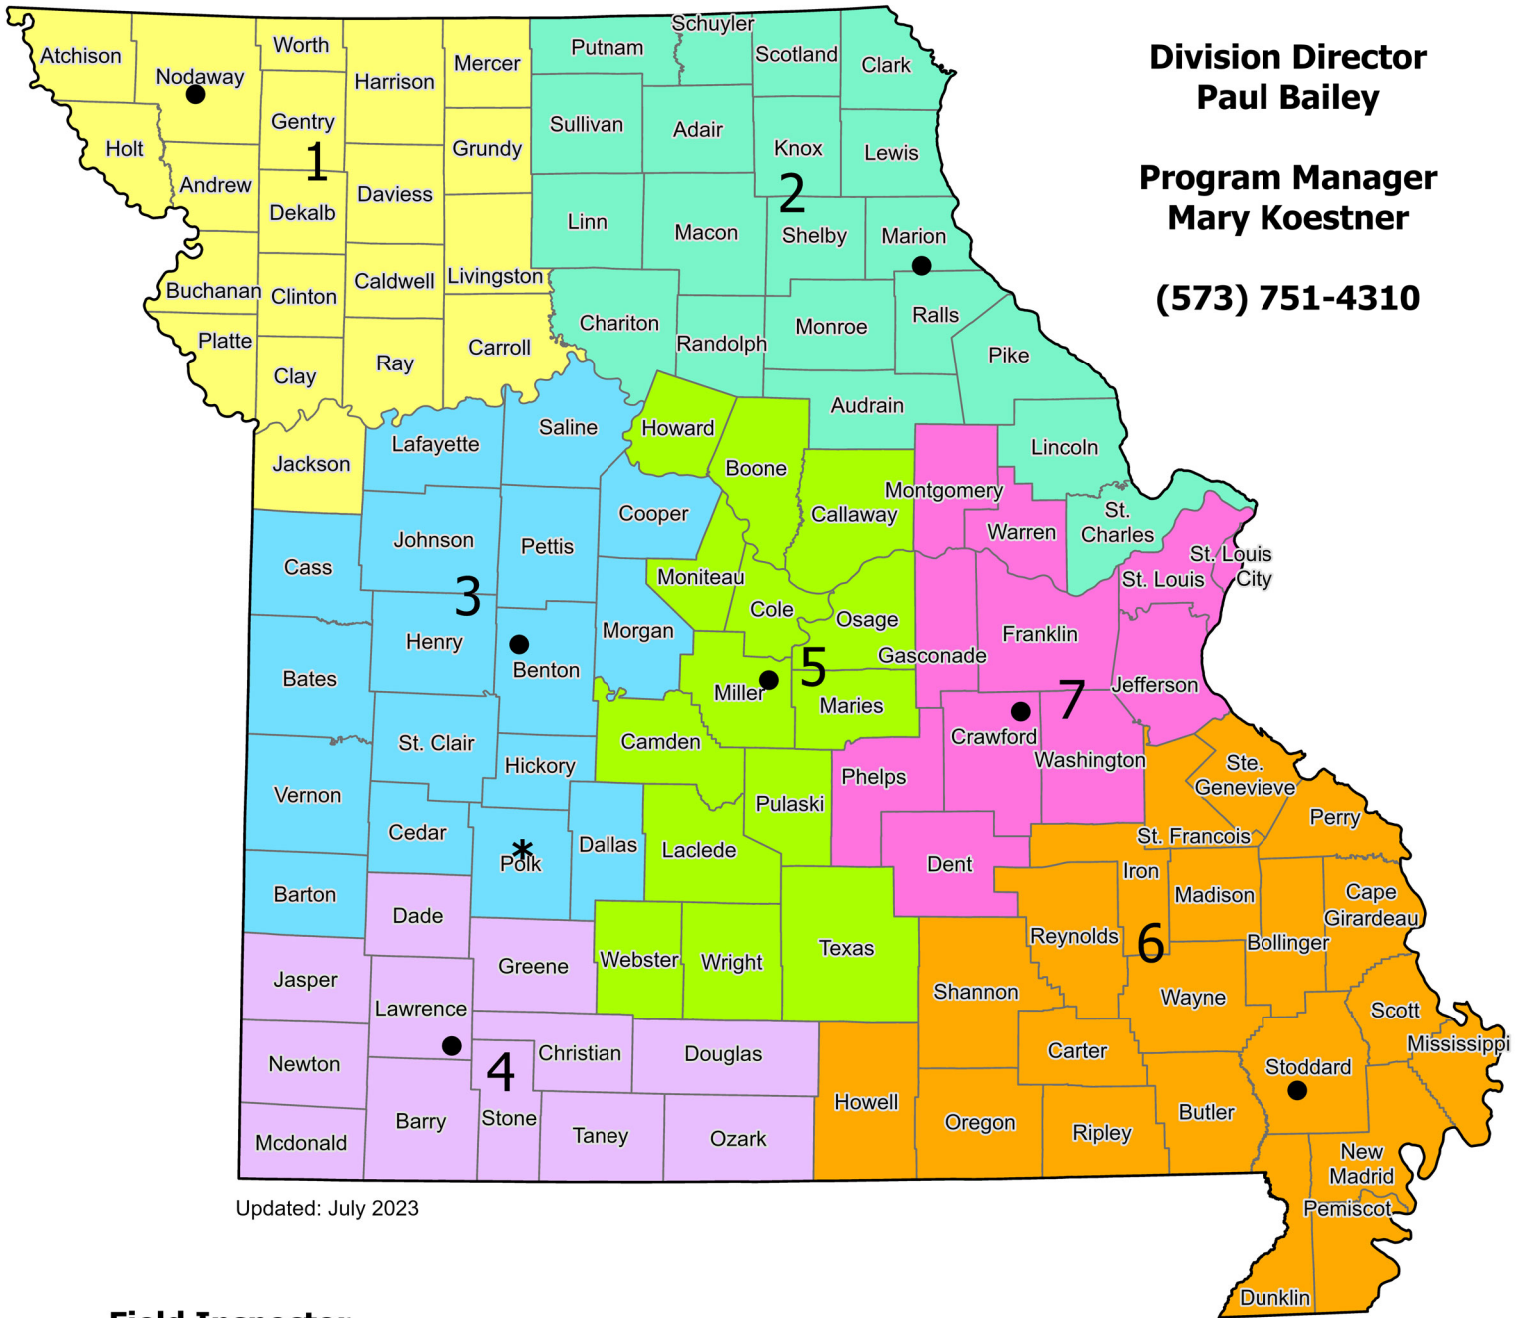

Bureau of Feed and Seed

Missouri Department of Agriculture, P.O. Box 630, 1616 Missouri Boulevard, Jefferson City, Missouri 65102

Division of Plant Industries

Division Director
Paul Bailey

Program Manager
Mary Koestner

(573) 751-4310

Updated: July 2023

Field Inspector

- 1 - Morgan Ferbert
- 2 - Ken Disselhorst
- 3 - Macey Glenn
- 4 - Marissa Jack
- 5 - Taylor Otto
- 6 - Jeremy Barron
- 7 - Meridee Haworth-Ryder

***** Ethan Willis - Field Staff Supervisor (EW)

Missouri Department of Agriculture

To serve, promote, and protect the agricultural producers, processors, and consumers of Missouri's food, fuel, and fiber products.